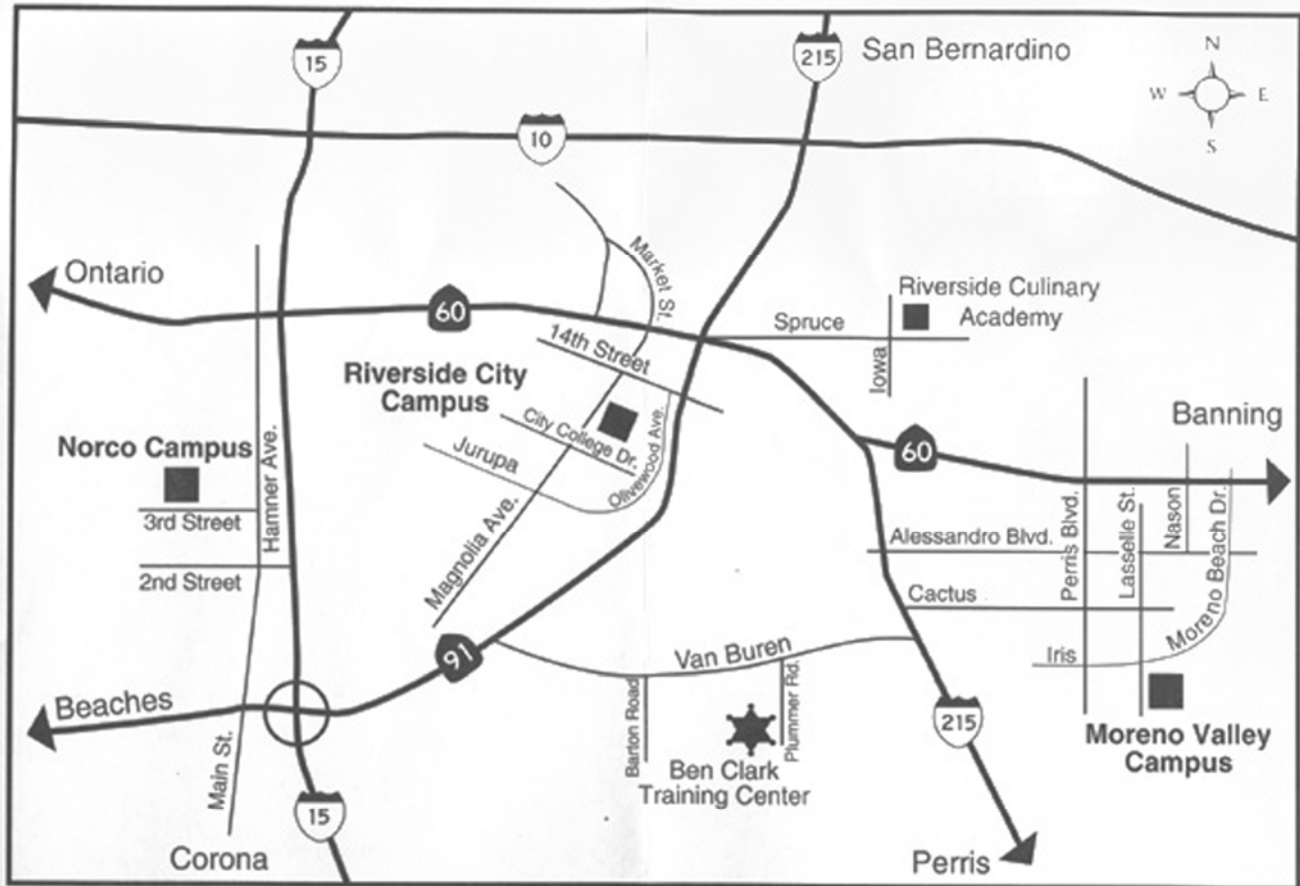

DIRECTIONS FROM TRABUCO HILLS HIGH SCHOOL

RIVERSIDE COMMUNITY COLLEGE Riverside City Campus

4800 Magnolia Avenue • Riverside, CA 92506
(909) 222-8000 • Fax (909) 222-8036

Distance: 41.3 miles Approximate Travel Time: 47 mins

Via The Toll Roads

- Take SR-241 Toll Road North towards Riverside
- The Tomato Springs Toll Plaza is \$2.50 and the Windy Ridge Toll Plaza is \$2.75
- Take SR-91 Freeway East towards Riverside
- Pass the I-15 Freeway
- Exit 14th Street and turn left
- The 2nd light will be Olivewood Avenue and turn left
- The 2nd light will be City College Drive and turn right

Without The Toll Roads

- Take I-5 Freeway North towards Santa Ana
- Take SR-55 Freeway North
- Take SR-91 Freeway East towards Riverside
- Pass the I-15 Freeway
- Exit 14th Street and turn left
- The 2nd light will be Olivewood Avenue and turn left
- The 2nd light will be City College Drive and turn right