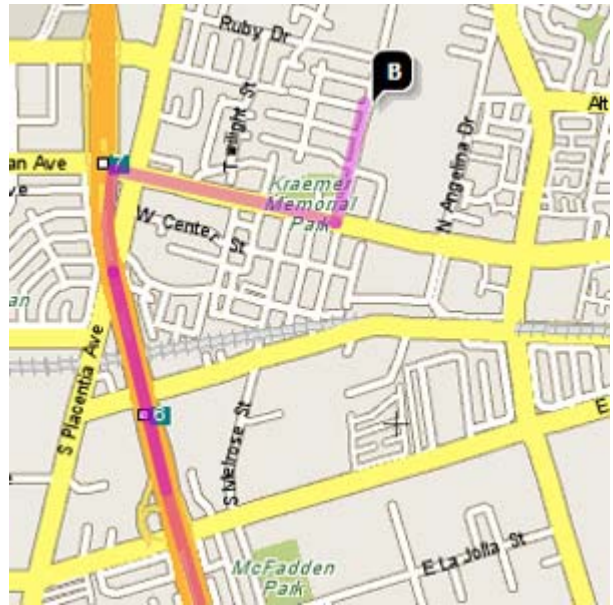

## DIRECTIONS FROM TRABUCO HILLS HIGH SCHOOL

**Valencia High School**  
**500 North Bradford Avenue**  
**Placentia, California 92870**

Total Distance: 27.5 miles, Total Travel Time: 26 mins

- Take I-5 Freeway North
- Take SR-57 Freeway North
- Exit Chapman Avenue (Exit #6B) in Fullerton and turn right
- Turn left on Bradford Avenue
- Valencia High School will be on your right-hand side