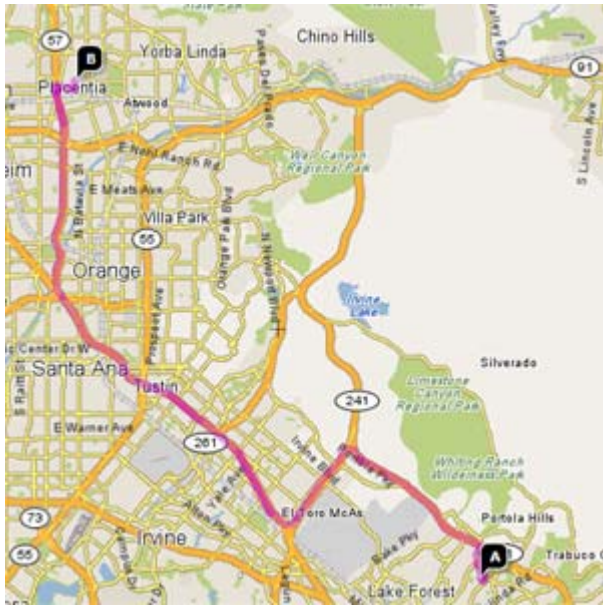

## DIRECTIONS FROM TRABUCO HILLS HIGH SCHOOL

**Valencia High School**  
**500 North Bradford Avenue**  
**Placentia, California 92870**

Total Distance: 27.5 miles, Total Travel Time: 26 mins

- Take I-5 Freeway North
- Take SR-57 Freeway North
- Exit Chapman Avenue (Exit #6B) in Fullerton and turn right
- Turn left on Bradford Avenue
- Valencia High School will be on your right-hand side