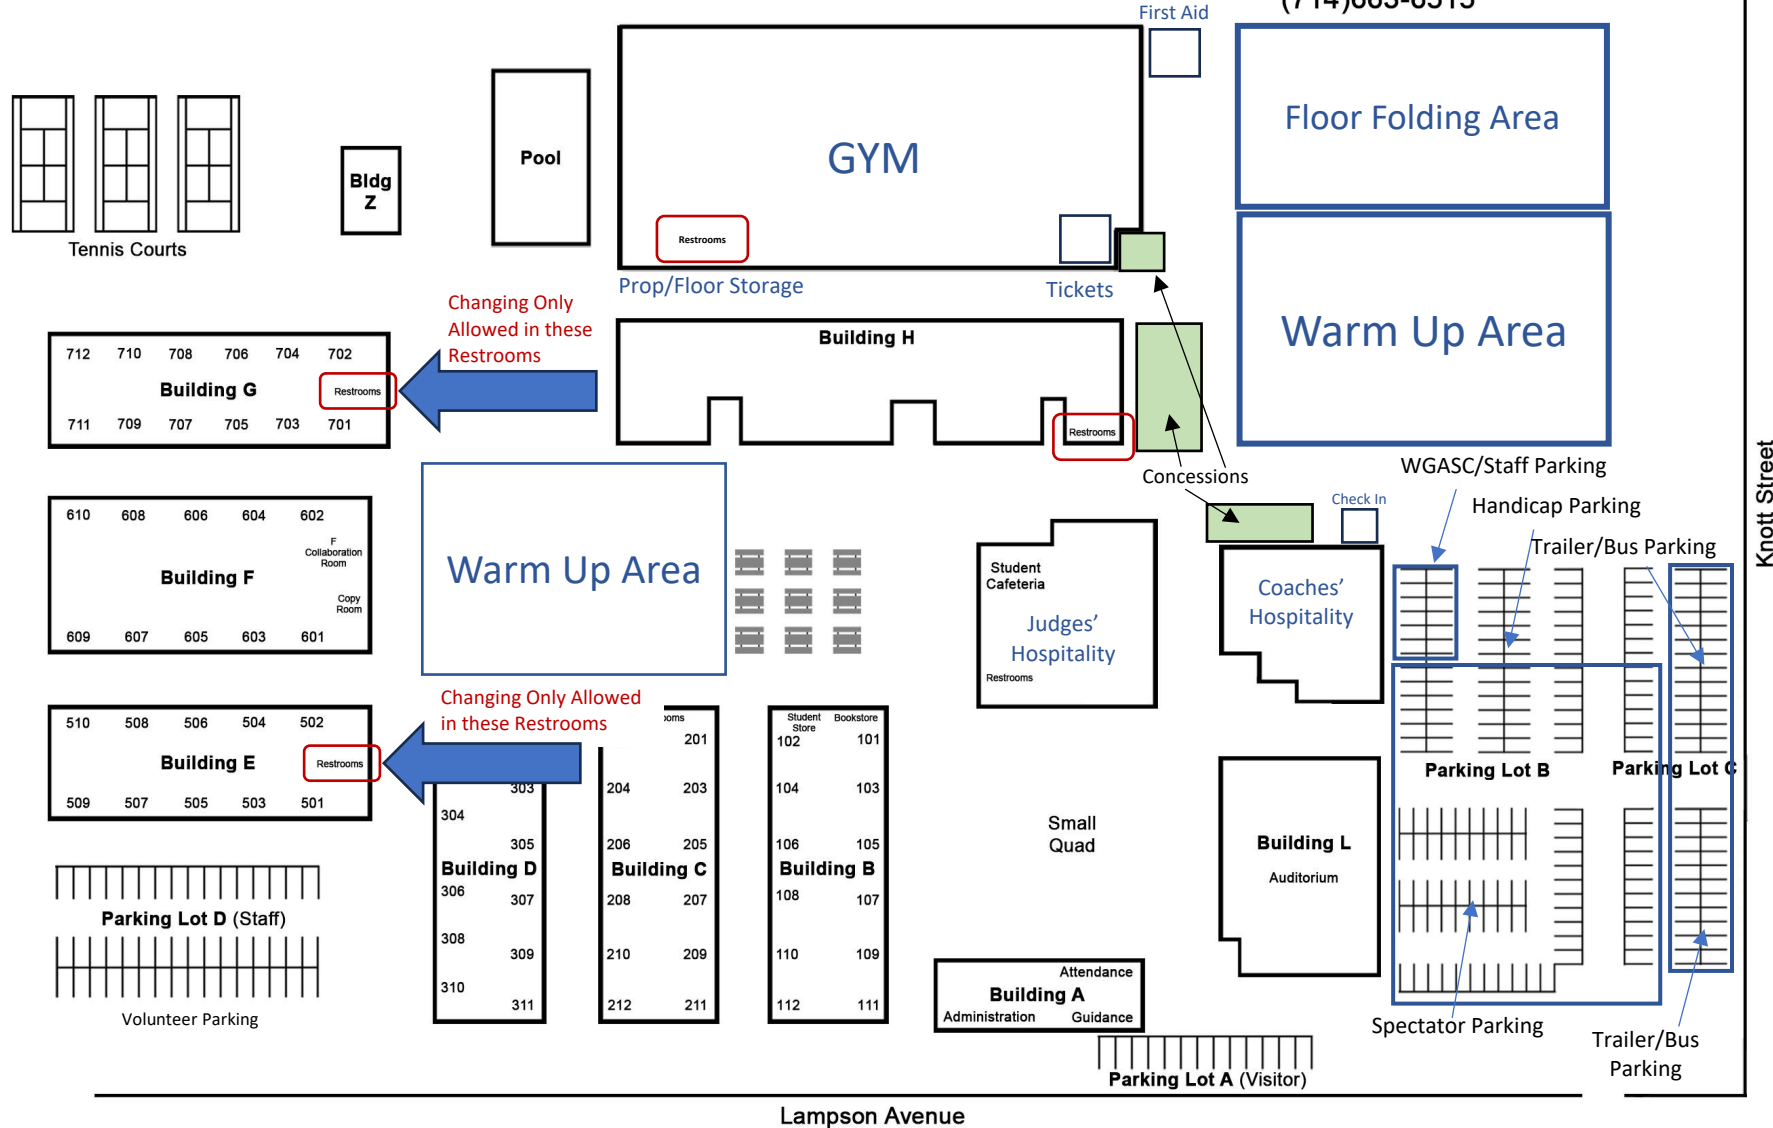

PACIFICA HIGH SCHOOL

Campus Map

6851 Lampson Avenue
Garden Grove, CA 92845
(714)663-6515