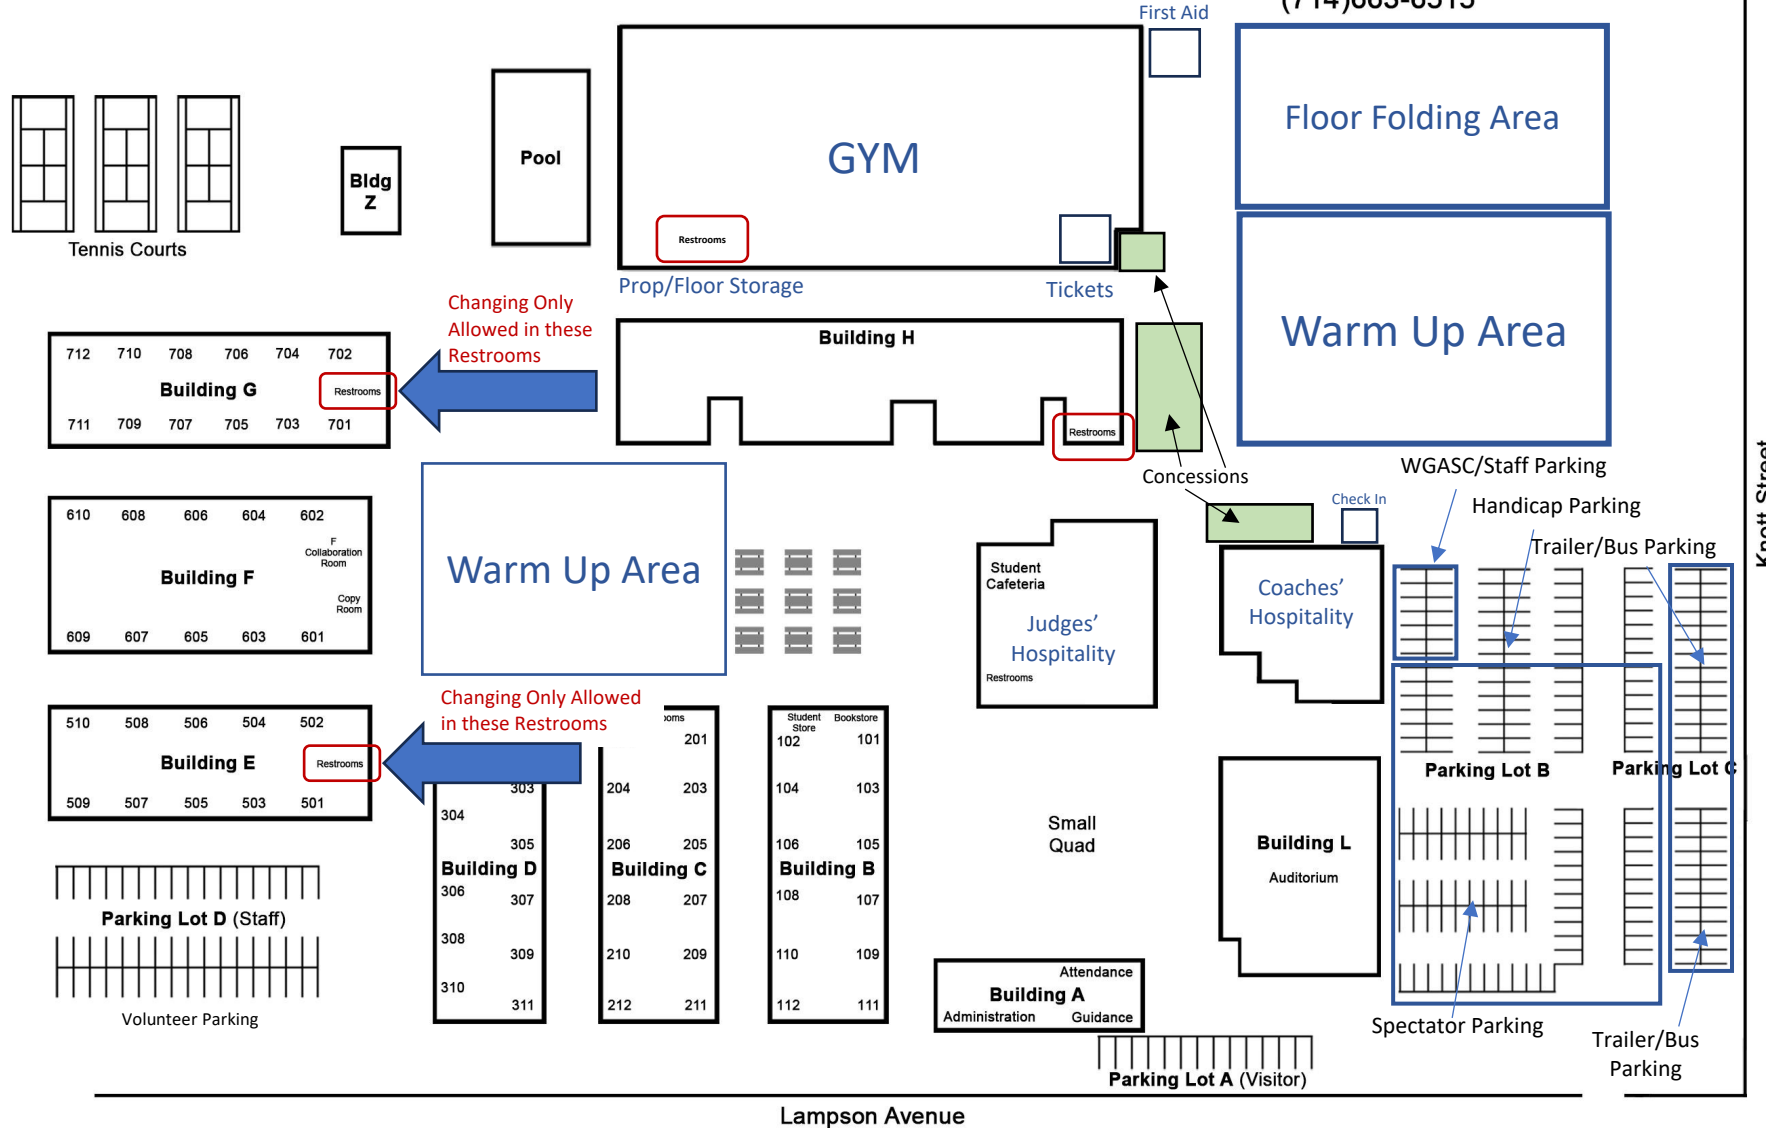

## Campus Map

6851 Lampson Avenue  
Garden Grove, CA 92845  
(714)663-6515

Performer  
Entrance

Performer  
Exit

Judges/  
Audience

The logo for WGASC features the letters 'WGASC' in a bold, white, sans-serif font. The text is set against a background of three overlapping, horizontal brushstrokes in purple, maroon, and red. The entire logo is centered on the page.