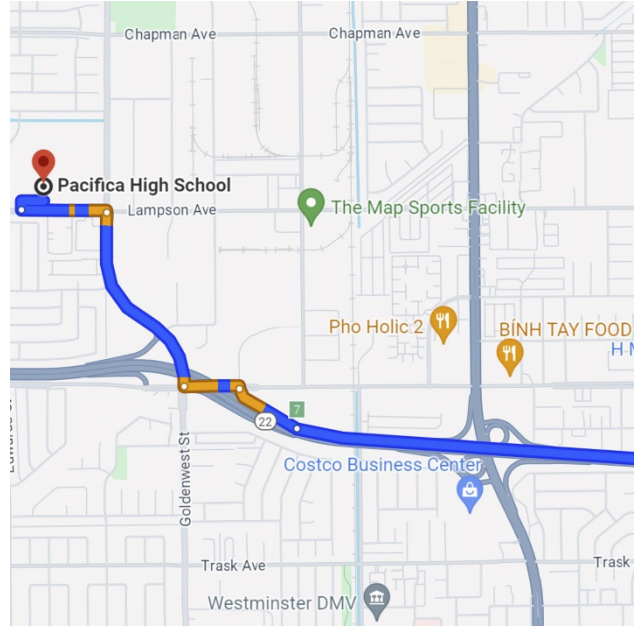

The logo for WGASC features the letters 'WGASC' in a bold, white, sans-serif font. The text is set against a background of three overlapping, horizontal brushstrokes. The leftmost stroke is purple, the middle is dark red, and the rightmost is bright red. The edges of the brushstrokes are rough and textured.

WGASC

PRELIMS

INFO

DIRECTIONS FROM TRABUCO HILLS HIGH SCHOOL

Pacifica High School
6851 Lampson Avenue
Garden Grove, California 92845

Distance: 29.7 miles Approximate Travel Time: 40 mins

- Take I-5 Freeway North
- Take SR-22 Freeway West (Exit #106)
- Exit Goldenwest Street / Knott Street (Exit #7) and turn left on Garden Grov Boulevard
- Turn right onto Goldenwest Street / Knott Street
- Turn left on Lampson Avenue
- Pacifica High School will be on your right-hand side

The logo for WGASC features the letters 'WGASC' in a bold, white, sans-serif font. The text is set against a background of three overlapping, horizontal brushstrokes in purple, maroon, and red. The entire logo is centered on the page.

WGASC

FINALS

INFO

DIRECTIONS FROM TRABUCO HILLS HIGH SCHOOL

Pacifica High School
6851 Lampson Avenue
Garden Grove, California 92845

Distance: 29.7 miles Approximate Travel Time: 40 mins

- Take I-5 Freeway North
- Take SR-22 Freeway West (Exit #106)
- Exit Goldenwest Street / Knott Street (Exit #7) and turn left on Garden Grov Boulevard
- Turn right onto Goldenwest Street / Knott Street
- Turn left on Lampson Avenue
- Pacifica High School will be on your right-hand side