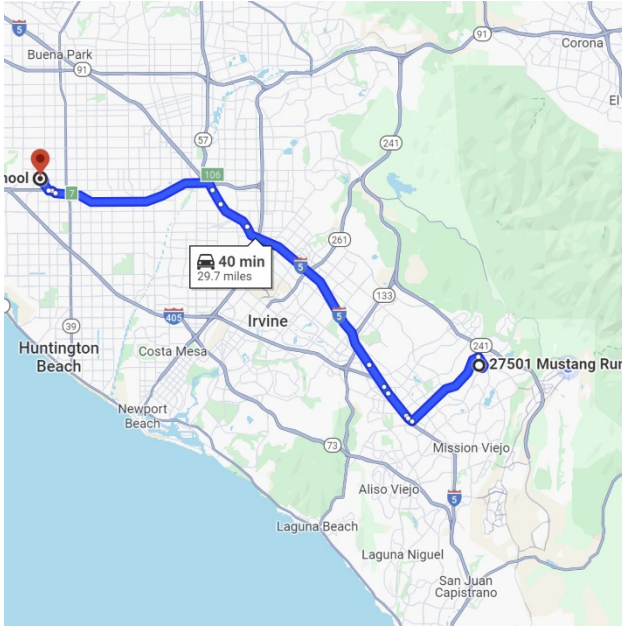

WGASC

PRELIMS

INFO

DIRECTIONS FROM TRABUCO HILLS HIGH SCHOOL

Pacifica High School
6851 Lampson Avenue
Garden Grove, California 92845

Distance: 29.7 miles Approximate Travel Time: 40 mins

- Take I-5 Freeway North
- Take SR-22 Freeway West (Exit #106)
- Exit Goldenwest Street / Knott Street (Exit #7) and turn left on Garden Grov Boulevard
- Turn right onto Goldenwest Street / Knott Street
- Turn left on Lampson Avenue
- Pacifica High School will be on your right-hand side

WGASC

FINALS

INFO

DIRECTIONS FROM TRABUCO HILLS HIGH SCHOOL

Pacifica High School
6851 Lampson Avenue
Garden Grove, California 92845

Distance: 29.7 miles Approximate Travel Time: 40 mins

- Take I-5 Freeway North
- Take SR-22 Freeway West (Exit #106)
- Exit Goldenwest Street / Knott Street (Exit #7) and turn left on Garden Grov Boulevard
- Turn right onto Goldenwest Street / Knott Street
- Turn left on Lampson Avenue
- Pacifica High School will be on your right-hand side