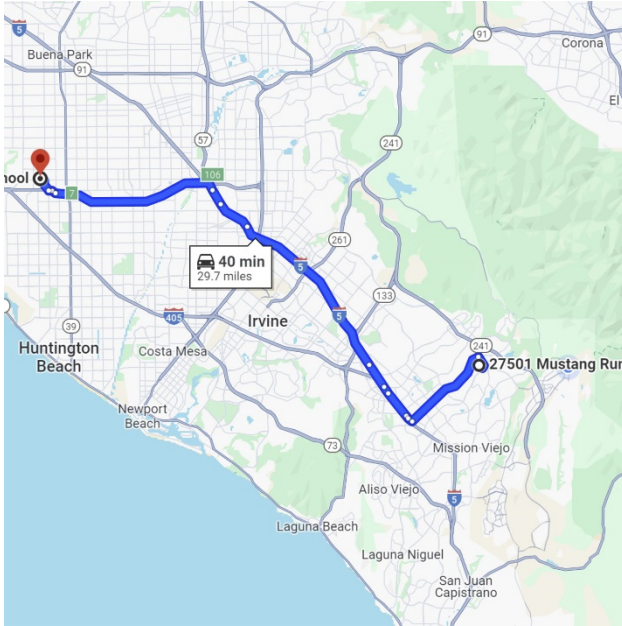

The logo for WGASC features the letters 'WGASC' in a bold, white, sans-serif font. The text is set against a background of three overlapping, horizontal brushstrokes. The leftmost stroke is purple, the middle is dark red, and the rightmost is bright red. The edges of the brushstrokes are rough and textured.

WGASC

PRELIMS

INFO

DIRECTIONS FROM TRABUCO HILLS HIGH SCHOOL

Pacifica High School
6851 Lampson Avenue
Garden Grove, California 92845

Distance: 29.7 miles Approximate Travel Time: 40 mins

- Take I-5 Freeway North
- Take SR-22 Freeway West (Exit #106)
- Exit Goldenwest Street / Knott Street (Exit #7) and turn left on Garden Grov Boulevard
- Turn right onto Goldenwest Street / Knott Street
- Turn left on Lampson Avenue
- Pacifica High School will be on your right-hand side

The logo for WGASC features the letters 'WGASC' in a bold, white, sans-serif font. The text is set against a background of three overlapping, horizontal brushstrokes in purple, maroon, and red. The entire logo is centered on the page.

WGASC

FINALS

INFO

DIRECTIONS FROM TRABUCO HILLS HIGH SCHOOL

Pacifica High School
6851 Lampson Avenue
Garden Grove, California 92845

Distance: 29.7 miles Approximate Travel Time: 40 mins

- Take I-5 Freeway North
- Take SR-22 Freeway West (Exit #106)
- Exit Goldenwest Street / Knott Street (Exit #7) and turn left on Garden Grov Boulevard
- Turn right onto Goldenwest Street / Knott Street
- Turn left on Lampson Avenue
- Pacifica High School will be on your right-hand side