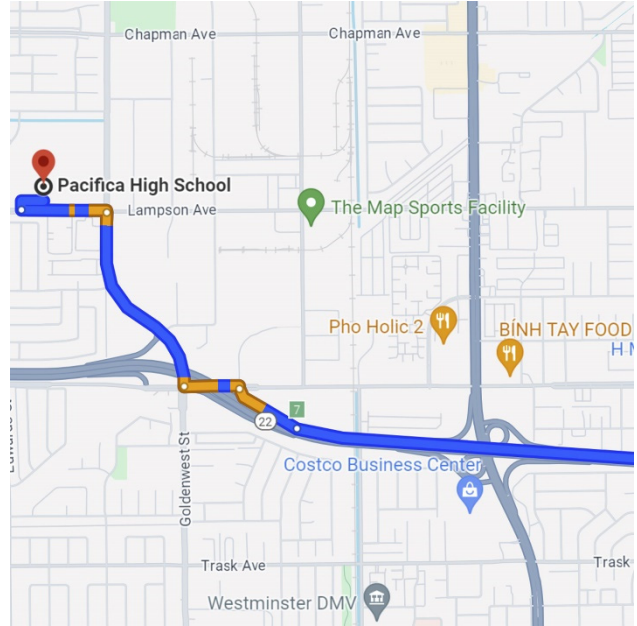

The logo for WGASC features the letters 'WGASC' in a bold, white, sans-serif font. The text is set against a background of three overlapping, horizontal brushstrokes. The leftmost stroke is purple, the middle is dark red, and the rightmost is bright red. The edges of the brushstrokes are rough and textured.

WGASC

PRELIMS

INFO

DIRECTIONS FROM TRABUCO HILLS HIGH SCHOOL

Pacifica High School
6851 Lampson Avenue
Garden Grove, California 92845

Distance: 29.7 miles Approximate Travel Time: 40 mins

- Take I-5 Freeway North
- Take SR-22 Freeway West (Exit #106)
- Exit Goldenwest Street / Knott Street (Exit #7) and turn left on Garden Grov Boulevard
- Turn right onto Goldenwest Street / Knott Street
- Turn left on Lampson Avenue
- Pacifica High School will be on your right-hand side

WGASC

FINALS

INFO

DIRECTIONS FROM TRABUCO HILLS HIGH SCHOOL

Pacifica High School
6851 Lampson Avenue
Garden Grove, California 92845

Distance: 29.7 miles Approximate Travel Time: 40 mins

- Take I-5 Freeway North
- Take SR-22 Freeway West (Exit #106)
- Exit Goldenwest Street / Knott Street (Exit #7) and turn left on Garden Grov Boulevard
- Turn right onto Goldenwest Street / Knott Street
- Turn left on Lampson Avenue
- Pacifica High School will be on your right-hand side