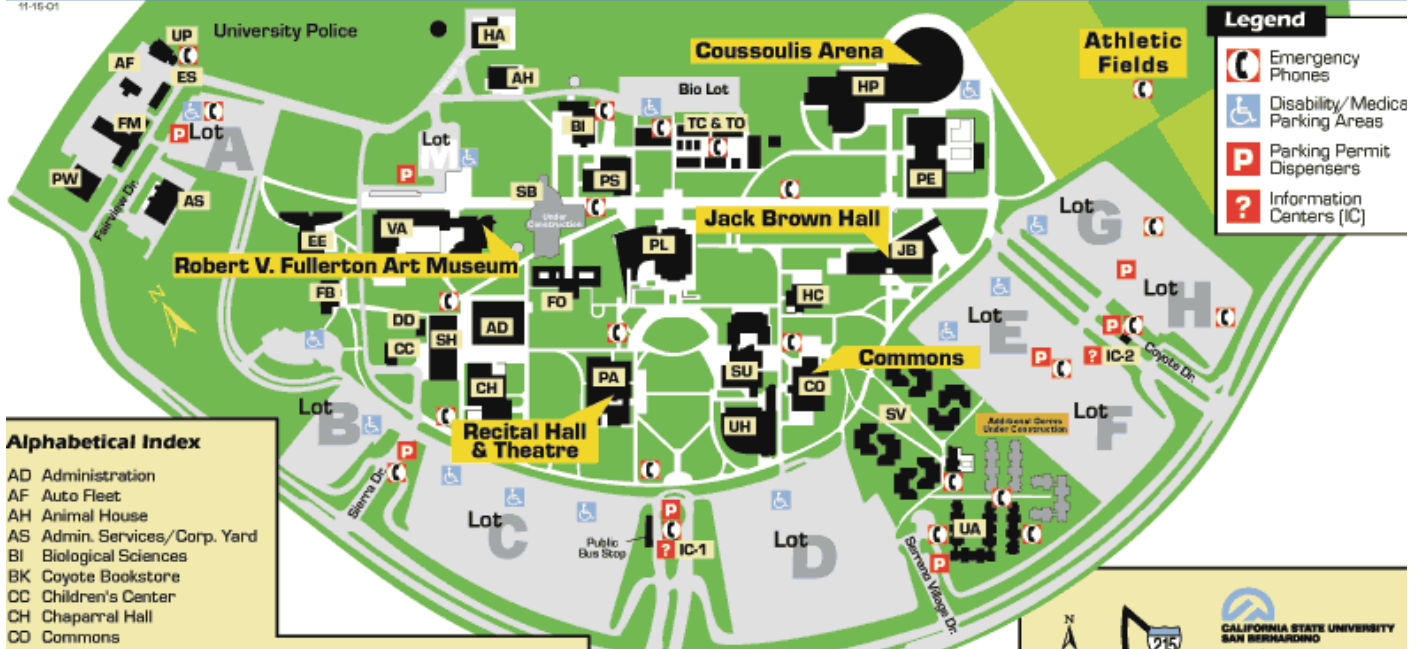

CALIFORNIA STATE UNIVERSITY, SAN BERNARDINO

Campus Map

11-16-01