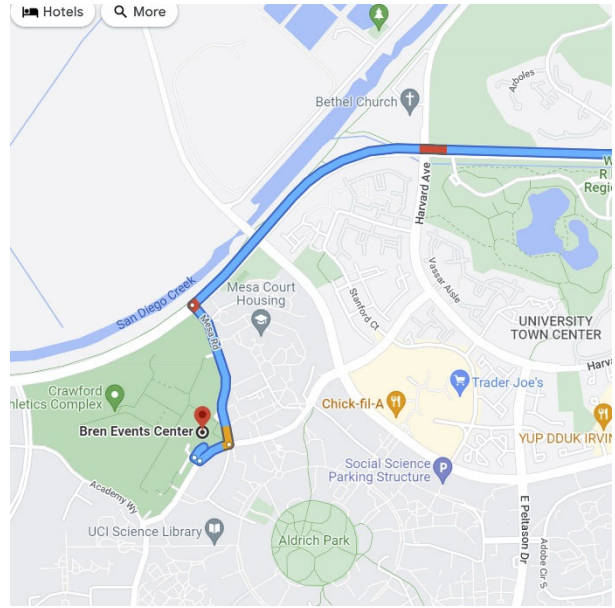

WGASC

PRELIMS

INFO

DIRECTIONS FROM TRABUCO HILLS HIGH SCHOOL

Marina High School
15871 Springdale Street
Huntington Beach, California 92649-1797
Distance: 29.4 miles Approximate Travel Time: 34 mins

- Take I-405 Freeway North
- Exit Goldenwest Street / Bolsa Avenue (exit 18) and proceed past Goldenwest Street
- Turn left on Springdale Street
- Marina High School is on your right-hand side

The logo for WGASC features the letters 'WGASC' in a bold, white, sans-serif font. The text is set against a background of three overlapping, horizontal brushstrokes in purple, maroon, and red. The entire graphic is centered on the page.

WGASC

FINALS

INFO

DIRECTIONS FROM TRABUCO HILLS HIGH SCHOOL

**Bren Events Center
University of California, Irvine (UCI)
Intersection of Mesa Road and West Peltason Drive
Irvine, California 92617**

Total Distance: 17.5 miles, Total Travel Time: 25 mins

- Take I-405 Freeway North
- Exit Culver Drive and turn left
- Turn right on University Drive
- Pass Campus Drive
- Turn left on Mesa Road
- Bren Events Center will be on your right-hand side