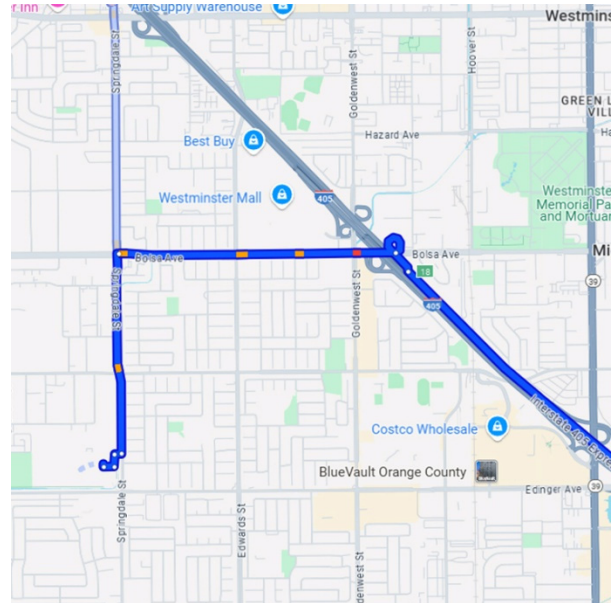

The logo for WGASC features the letters 'WGASC' in a bold, white, sans-serif font. The text is set against a background of three overlapping, horizontal brushstrokes in purple, maroon, and red. The entire logo is centered at the top of the page.

WGASC

PRELIMS

INFO

DIRECTIONS FROM TRABUCO HILLS HIGH SCHOOL

Marina High School
15871 Springdale Street
Huntington Beach, California 92649-1797
Distance: 29.4 miles Approximate Travel Time: 34 mins

- Take I-405 Freeway North
- Exit Goldenwest Street / Bolsa Avenue (exit 18) and proceed past Goldenwest Street
- Turn left on Springdale Street
- Marina High School is on your right-hand side

WGASC

FINALS

INFO

DIRECTIONS FROM TRABUCO HILLS HIGH SCHOOL

**Bren Events Center
University of California, Irvine (UCI)
Intersection of Mesa Road and West Peltason Drive
Irvine, California 92617**

Total Distance: 17.5 miles, Total Travel Time: 25 mins

- Take I-405 Freeway North
- Exit Culver Drive and turn left
- Turn right on University Drive
- Pass Campus Drive
- Turn left on Mesa Road
- Bren Events Center will be on your right-hand side