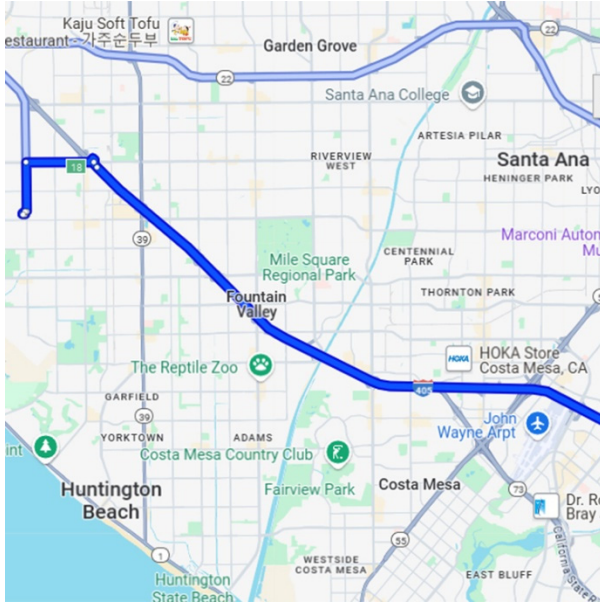

The logo for WGASC features the letters 'WGASC' in a bold, white, sans-serif font. The text is set against a background of three overlapping, horizontal brushstrokes in purple, maroon, and red. The entire logo is centered at the top of the page.

WGASC

PRELIMS

INFO

DIRECTIONS FROM TRABUCO HILLS HIGH SCHOOL

Marina High School
15871 Springdale Street
Huntington Beach, California 92649-1797
Distance: 29.4 miles Approximate Travel Time: 34 mins

- Take I-405 Freeway North
- Exit Goldenwest Street / Bolsa Avenue (exit 18) and proceed past Goldenwest Street
- Turn left on Springdale Street
- Marina High School is on your right-hand side

WGASC

FINALS

INFO

DIRECTIONS FROM TRABUCO HILLS HIGH SCHOOL

**Bren Events Center
University of California, Irvine (UCI)
Intersection of Mesa Road and West Peltason Drive
Irvine, California 92617**

Total Distance: 17.5 miles, Total Travel Time: 25 mins

- Take I-405 Freeway North
- Exit Culver Drive and turn left
- Turn right on University Drive
- Pass Campus Drive
- Turn left on Mesa Road
- Bren Events Center will be on your right-hand side