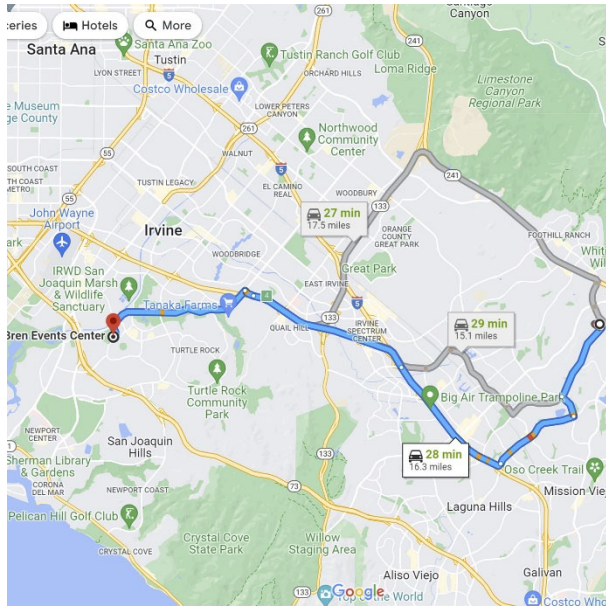

WGASC

PRELIMS

INFO

DIRECTIONS FROM TRABUCO HILLS HIGH SCHOOL

Marina High School
15871 Springdale Street
Huntington Beach, California 92649-1797
Distance: 29.4 miles Approximate Travel Time: 34 mins

- Take I-405 Freeway North
- Exit Goldenwest Street / Bolsa Avenue (exit 18) and proceed past Goldenwest Street
- Turn left on Springdale Street
- Marina High School is on your right-hand side

WGASC

FINALS

INFO

DIRECTIONS FROM TRABUCO HILLS HIGH SCHOOL

**Bren Events Center
University of California, Irvine (UCI)
Intersection of Mesa Road and West Peltason Drive
Irvine, California 92617**

Total Distance: 17.5 miles, Total Travel Time: 25 mins

- Take I-405 Freeway North
- Exit Culver Drive and turn left
- Turn right on University Drive
- Pass Campus Drive
- Turn left on Mesa Road
- Bren Events Center will be on your right-hand side