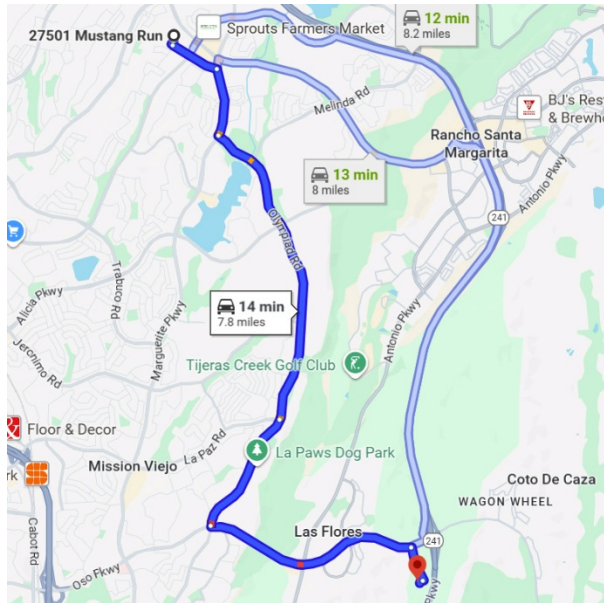

## DIRECTIONS FROM TRABUCO HILLS HIGH SCHOOL

### **Tesoro High School 1 Tesoro Creek Road Las Flores, California 92688**

Distance: 8.2 miles Approximate Travel Time: 12 mins

- Take Mustang Run and turn right on Marguerite Parkway
- Pass Avery Parkway
- Turn left on Oso Parkway
- Turn right on Tesoro Creek Road
- Tesoro High School will be on your right-hand side