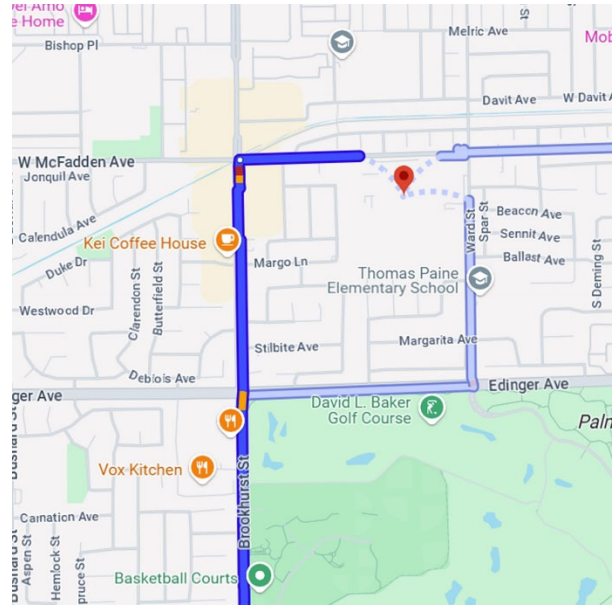

DIRECTIONS FROM TRABUCO HILLS HIGH SCHOOL

La Quinta High School
10372 West McFadden Avenue
Westminister, California 92683

Distance: 26.0 miles Approximate Travel Time: 28 mins

- Take I-405 Freeway North
- Exit Brookhurst Street South and turn right onto Brookhurst Street
- Turn right on McFadden Avenue
- La Quinta High School will be on your right-hand side