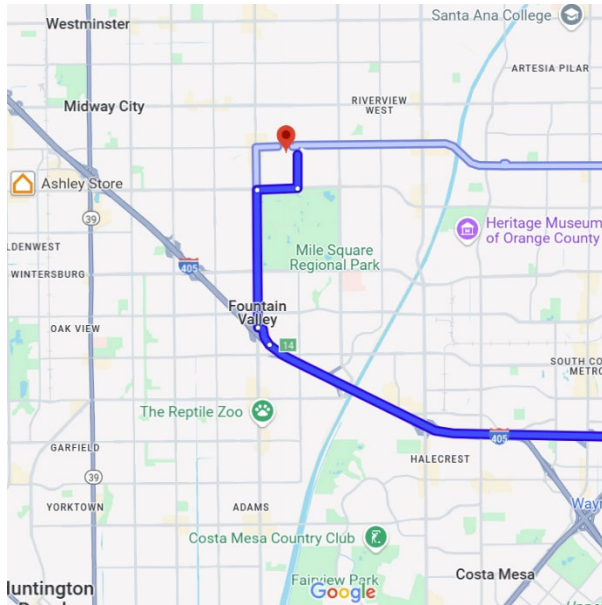

DIRECTIONS FROM TRABUCO HILLS HIGH SCHOOL

La Quinta High School
10372 West McFadden Avenue
Westminister, California 92683

Distance: 26.0 miles Approximate Travel Time: 28 mins

- Take I-405 Freeway North
- Exit Brookhurst Street South and turn right onto Brookhurst Street
- Turn right on McFadden Avenue
- La Quinta High School will be on your right-hand side