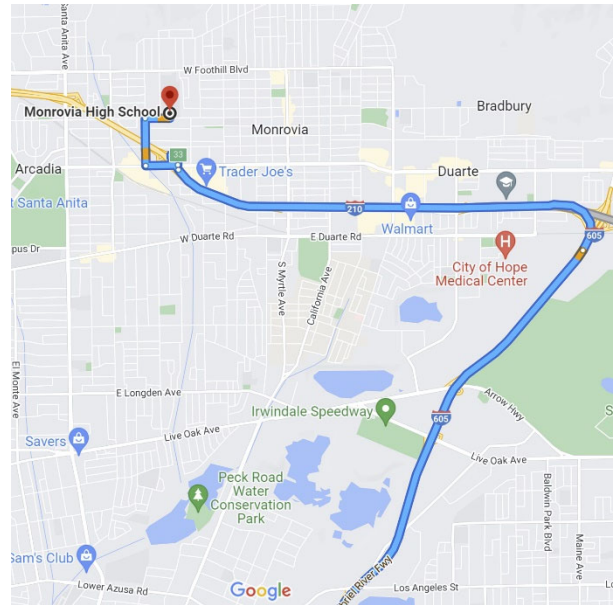

***** Please keep in mind, no schedule is sacred and always subject to change!!!**

DIRECTIONS FROM TRABUCO HILLS HIGH SCHOOL

Monrovia High School
845 West Colorado Boulevard
Monrovia, California 91016

Distance: 56.7 miles Approximate Travel Time: 57 mins

Via The Toll Roads

- Take SR-241 Toll Road North towards Riverside
- The Tomato Springs Toll Plaza is \$4.46 and the Windy Ridge Toll Plaza is \$4.67
- Take SR-91 Freeway East towards Riverside
- Take SR-71 Freeway North
- Take SR-57 Freeway North
- Take I-210 Freeway West
- Exit Huntington Drive towards Arcadia
- Turn left on Huntington Drive
- Turn left on Monterey Avenue
- Turn left on Colorado Boulevard
- Monrovia High School will be on your right-hand side

Without The Toll Roads

- Take I-5 Freeway North towards Santa Ana
- Take SR-57 Freeway North
- Take I-210 Freeway West
- Exit Huntington Drive towards Arcadia
- Turn left on Huntington Drive
- Turn left on Monterey Avenue
- Turn left on Colorado Boulevard
- Monrovia High School will be on your right-hand side