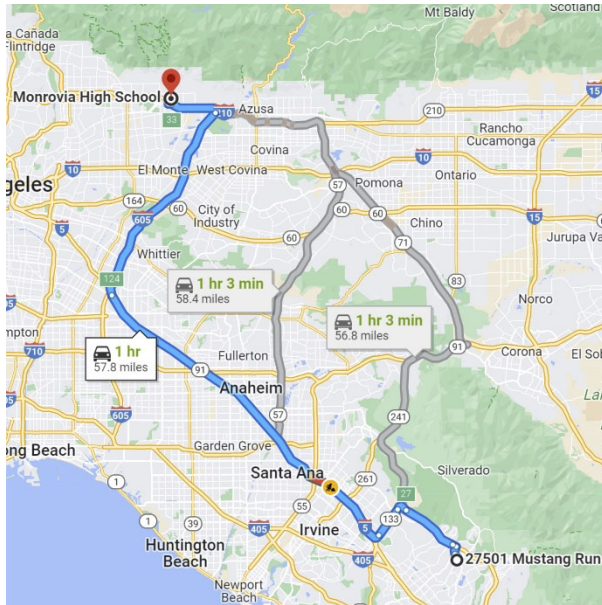

***** Please keep in mind, no schedule is sacred and always subject to change!!!**

DIRECTIONS FROM TRABUCO HILLS HIGH SCHOOL

Monrovia High School
845 West Colorado Boulevard
Monrovia, California 91016

Distance: 56.7 miles Approximate Travel Time: 57 mins

Via The Toll Roads

- Take SR-241 Toll Road North towards Riverside
- The Tomato Springs Toll Plaza is \$4.46 and the Windy Ridge Toll Plaza is \$4.67
- Take SR-91 Freeway East towards Riverside
- Take SR-71 Freeway North
- Take SR-57 Freeway North
- Take I-210 Freeway West
- Exit Huntington Drive towards Arcadia
- Turn left on Huntington Drive
- Turn left on Monterey Avenue
- Turn left on Colorado Boulevard
- Monrovia High School will be on your right-hand side

Without The Toll Roads

- Take I-5 Freeway North towards Santa Ana
- Take SR-57 Freeway North
- Take I-210 Freeway West
- Exit Huntington Drive towards Arcadia
- Turn left on Huntington Drive
- Turn left on Monterey Avenue
- Turn left on Colorado Boulevard
- Monrovia High School will be on your right-hand side