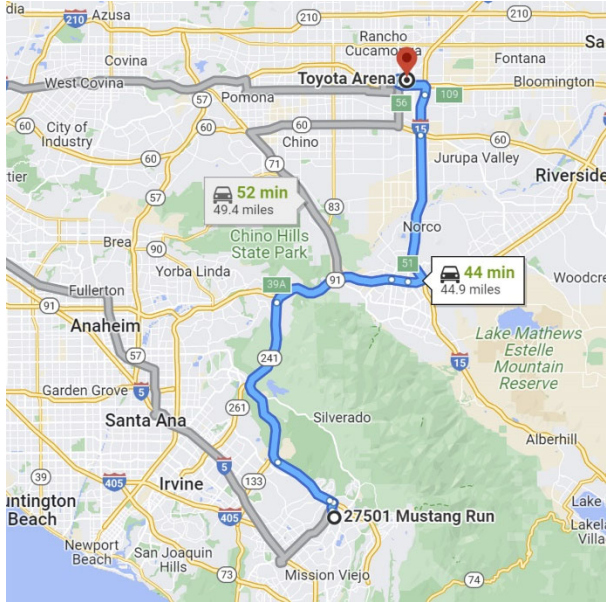

DIRECTIONS FROM TRABUCO HILLS HIGH SCHOOL

Toyota Arena

**4000 East Ontario Center Parkway
Ontario, California 91764**

Distance: 43.8 miles Approximate Travel Time: 47 mins

Via The Toll Roads

- Take SR-241 Toll Road North towards Riverside
- The Tomato Springs Toll Plaza is \$4.46 and the Windy Ridge Toll Plaza is \$4.67
- Take SR-91 Freeway East towards Riverside
- Take I-15 Freeway North
- Take I-10 Freeway West
- Exit Milliken Avenue (exit 57) and turn left
- Turn left on Concourses Street
- Turn right on Ontario Center Parkway
- Toyota Arena will be on your left-hand side

Without The Toll Roads

- Take I-5 Freeway North towards Santa Ana
- Take SR-57 Freeway North
- Take I-10 Freeway East
- Exit Haven Avenue (exit 56) and turn left
- Turn right on Concourses Street
- Turn left on Ontario Center Parkway
- Citizens Business Bank Arena will be on your right-hand side