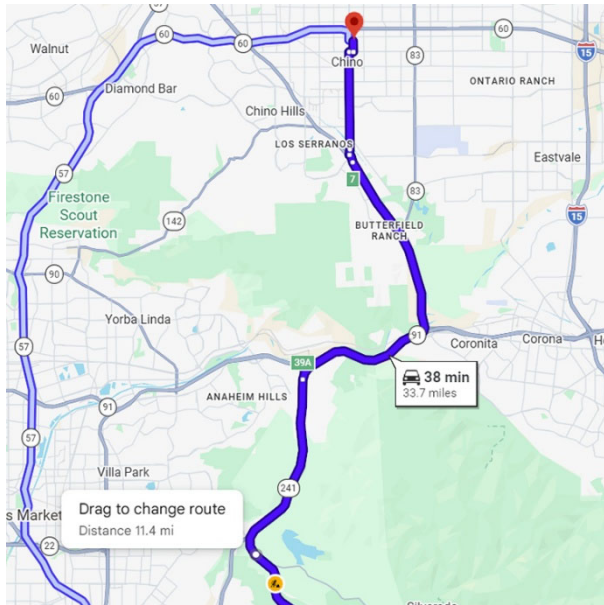

PRELIMS

INFO

Saturday, March 14, 2026
2026 Winter Guard International Ontario Regional, Prelims
@ Chino High School in Chino, California
Winter Guard International (WGI)

ITINERARY

Friday, March 13, 2026

TIME EVENT

***** Please keep in mind, no schedule is sacred and always subject to change!!!**

DIRECTIONS FROM TRABUCO HILLS HIGH SCHOOL

Chino High School
5431 Jefferson Avenue
Chino, California 91710

Distance: 33.7 miles Approximate Travel Time: 38 mins

Via The Toll Roads

- Take SR-241 Toll Road North towards Riverside
- The Tomato Springs Toll Plaza is \$4.46 and the Windy Ridge Toll Plaza is \$4.67
- Take SR-91 Freeway East towards Riverside
- Take SR-71 Freeway North
- Exit Central Avenue / Soquel Canyon Parkway (Exit #7) and turn right onto Central Avenue
- Turn right on Riverside Drive
- Turn left on 10th Street
- Turn right on Jefferson Avenue
- Chino will be on your right-hand side

Without The Toll Roads

- Take I-5 Freeway North towards Santa Ana
- Take SR-57 Freeway North
- Take SR-91 Freeway East towards Riverside
- Take SR-71 Freeway North
- Exit Central Avenue / Soquel Canyon Parkway (Exit #7) and turn right onto Central Avenue
- Turn right on Riverside Drive
- Turn left on 10th Street
- Turn right on Jefferson Avenue
- Chino will be on your right-hand side