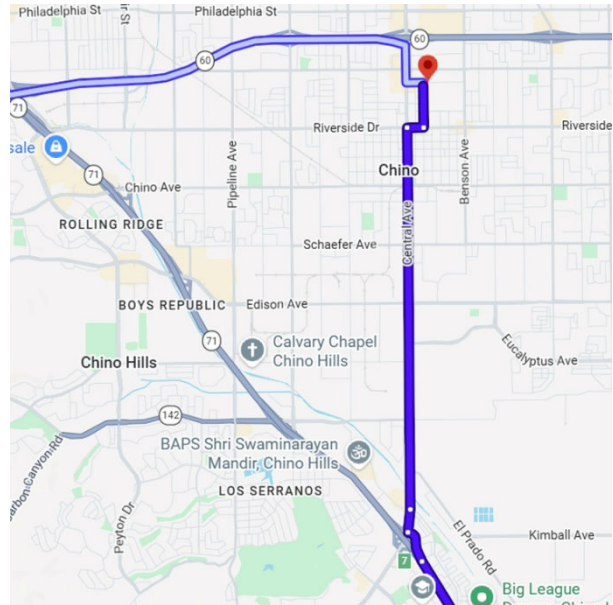

***** Please keep in mind, no schedule is sacred and always subject to change!!!**

DIRECTIONS FROM TRABUCO HILLS HIGH SCHOOL

Chino High School
5431 Jefferson Avenue
Chino, California 91710

Distance: 33.7 miles Approximate Travel Time: 38 mins

Via The Toll Roads

- Take SR-241 Toll Road North towards Riverside
- The Tomato Springs Toll Plaza is \$4.46 and the Windy Ridge Toll Plaza is \$4.67
- Take SR-91 Freeway East towards Riverside
- Take SR-71 Freeway North
- Exit Central Avenue / Soquel Canyon Parkway (Exit #7) and turn right onto Central Avenue
- Turn right on Riverside Drive
- Turn left on 10th Street
- Turn right on Jefferson Avenue
- Chino will be on your right-hand side

Without The Toll Roads

- Take I-5 Freeway North towards Santa Ana
- Take SR-57 Freeway North
- Take SR-91 Freeway East towards Riverside
- Take SR-71 Freeway North
- Exit Central Avenue / Soquel Canyon Parkway (Exit #7) and turn right onto Central Avenue
- Turn right on Riverside Drive
- Turn left on 10th Street
- Turn right on Jefferson Avenue
- Chino will be on your right-hand side

Without The Toll Roads

- Take I-5 Freeway North towards Santa Ana
- Take SR-57 Freeway North
- Take I-10 Freeway East
- Exit Haven Avenue (exit 56) and turn left
- Turn right on Concourses Street
- Turn left on Ontario Center Parkway
- Citizens Business Bank Arena will be on your right-hand side