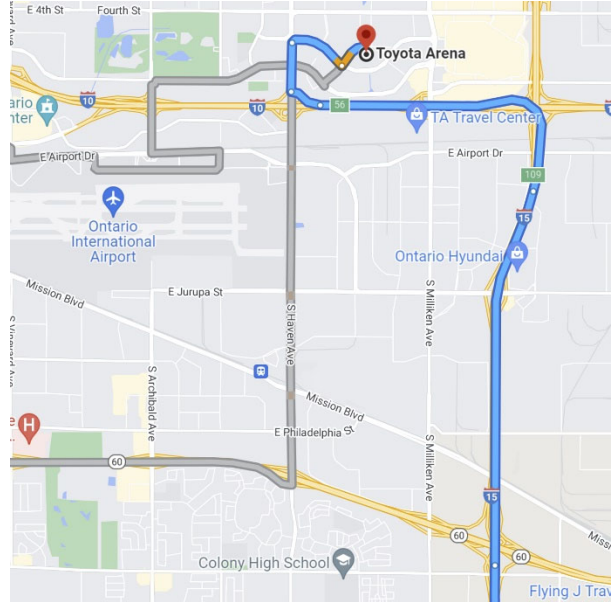

Via The Toll Roads

- Take SR-241 Toll Road North towards Riverside
- The Tomato Springs Toll Plaza is \$4.46 and the Windy Ridge Toll Plaza is \$4.67
- Take SR-91 Freeway East towards Riverside
- Take SR-71 Freeway North
- Exit Central Avenue / Soquel Canyon Parkway (Exit #7) and turn right onto Central Avenue
- Turn right on Riverside Drive
- Turn left on 10th Street
- Turn right on Jefferson Avenue
- Chino will be on your right-hand side

DIRECTIONS FROM TRABUCO HILLS HIGH SCHOOL

Toyota Arena

**4000 East Ontario Center Parkway
Ontario, California 91764**

Distance: 43.8 miles Approximate Travel Time: 47 mins

Via The Toll Roads

- Take SR-241 Toll Road North towards Riverside
- The Tomato Springs Toll Plaza is \$4.46 and the Windy Ridge Toll Plaza is \$4.67
- Take SR-91 Freeway East towards Riverside
- Take I-15 Freeway North
- Take I-10 Freeway West
- Exit Milliken Avenue (exit 57) and turn left
- Turn left on Concourses Street
- Turn right on Ontario Center Parkway
- Toyota Arena will be on your left-hand side

Without The Toll Roads

- Take I-5 Freeway North towards Santa Ana
- Take SR-57 Freeway North
- Take I-10 Freeway East
- Exit Haven Avenue (exit 56) and turn left
- Turn right on Concourses Street
- Turn left on Ontario Center Parkway
- Citizens Business Bank Arena will be on your right-hand side